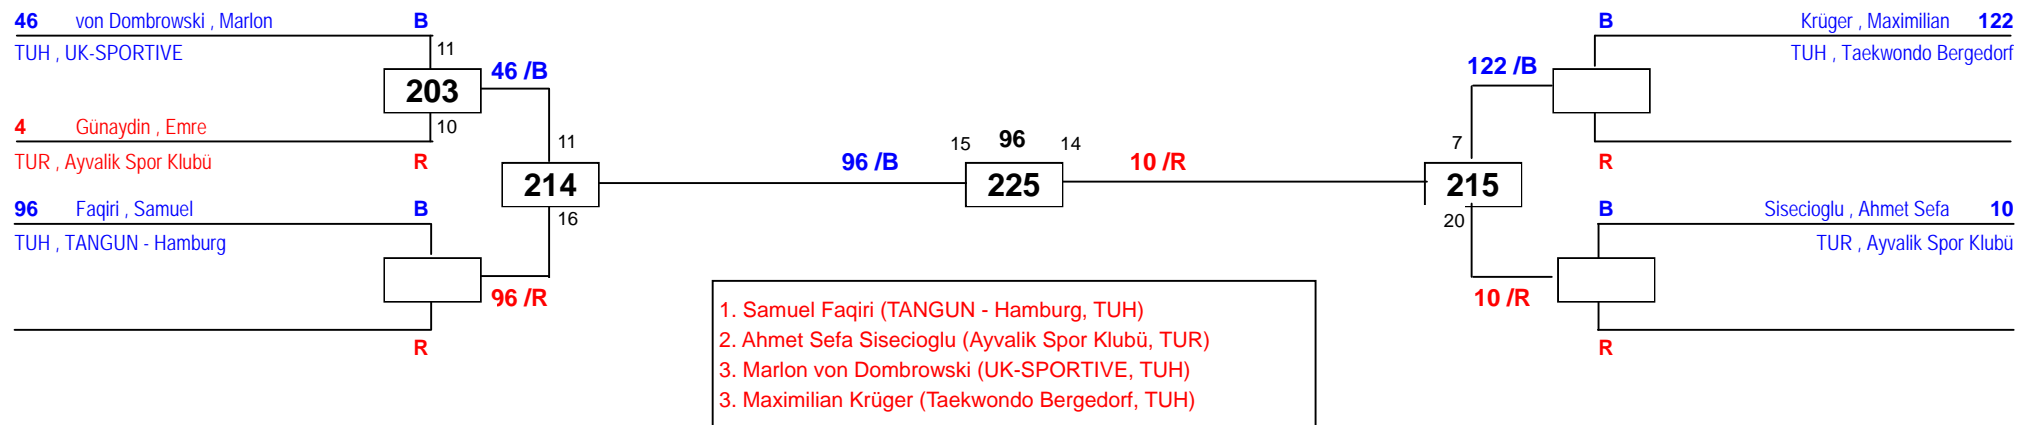

TUH, Mo San

1. Jenny Richter (TANGUN - Hamburg, TUH)
 2. Sahiba Dadhkwa (Mo San, TUH)

off. TVSH-LEM Vollkontakt

am 17.05.2014

J Bm-37

Draw Sheet

off. TVSH-LEM Vollkontakt

am 17.05.2014