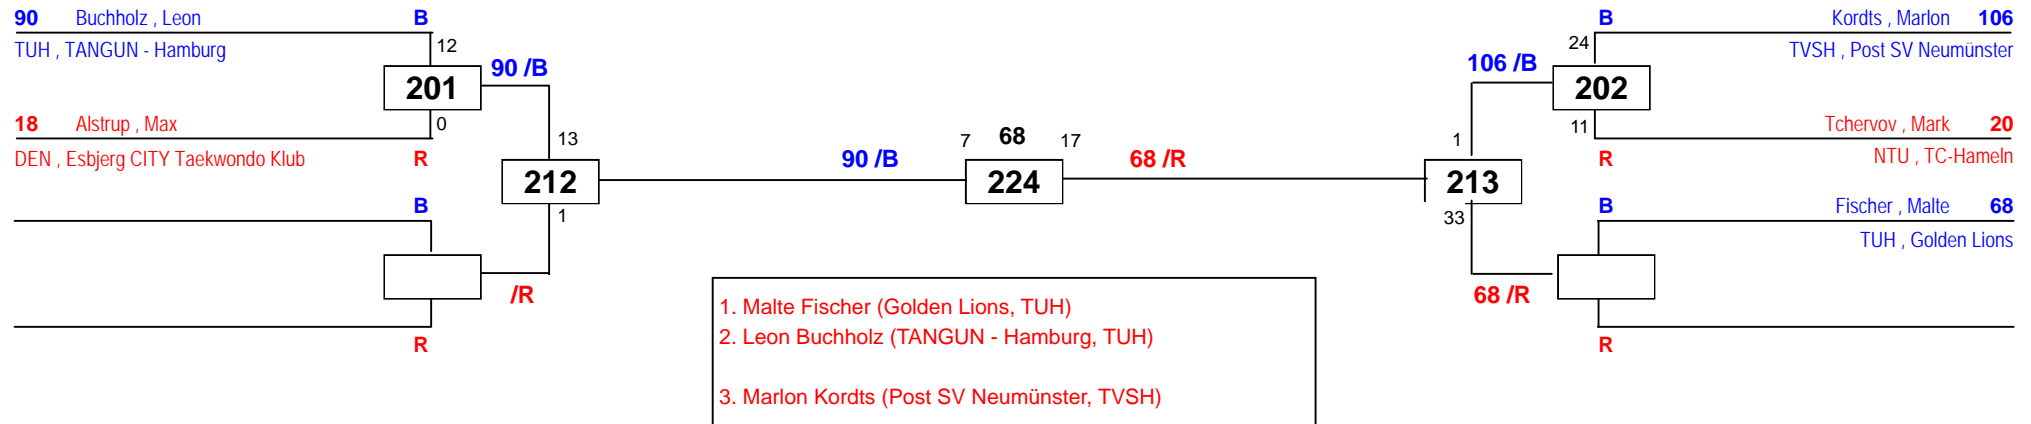

off. TVSH-LEM Vollkontakt

am 17.05.2014

J Bm-41

Draw Sheet