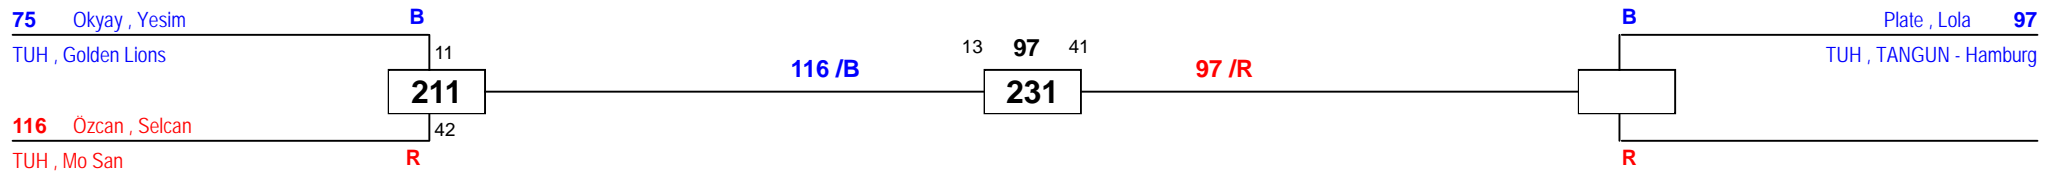

off. TVSH-LEM Vollkontakt

am 17.05.2014

J Bw-47

Draw Sheet

1. Lola Plate (TANGUN - Hamburg, TUH)
2. Selcan Özcan (Mo San, TUH)
3. Yesim Okyay (Golden Lions, TUH)