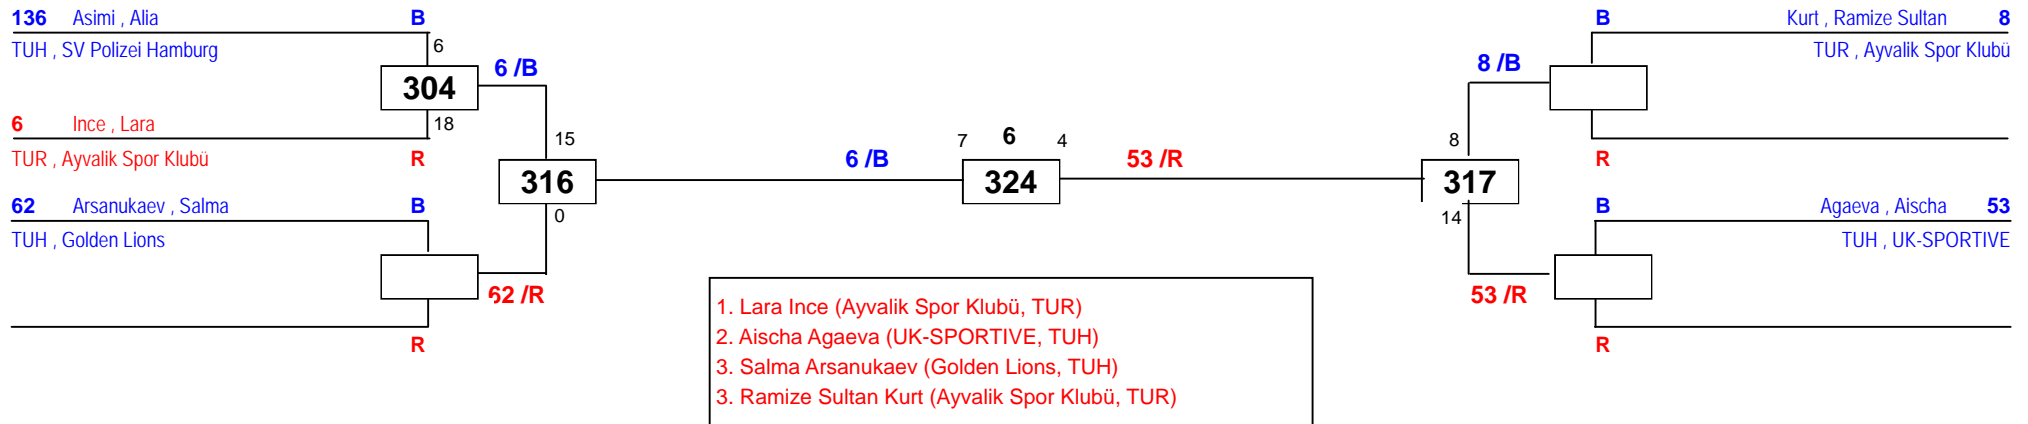

off. TVSH-LEM Vollkontakt

am 17.05.2014

J Bw-55

Draw Sheet