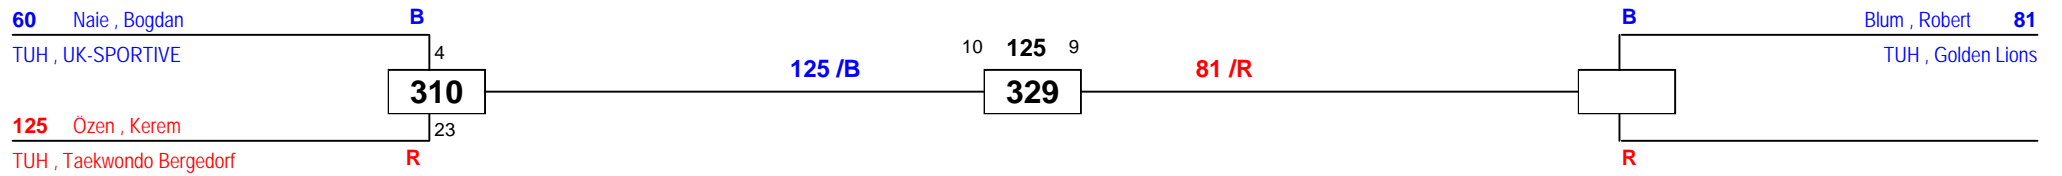

off. TVSH-LEM Vollkontakt

am 17.05.2014

J Cm-43

Draw Sheet

1. Kerem Özen (Taekwondo Bergedorf, TUH)
2. Robert Blum (Golden Lions, TUH)
3. Bogdan Naie (UK-SPORTIVE, TUH)