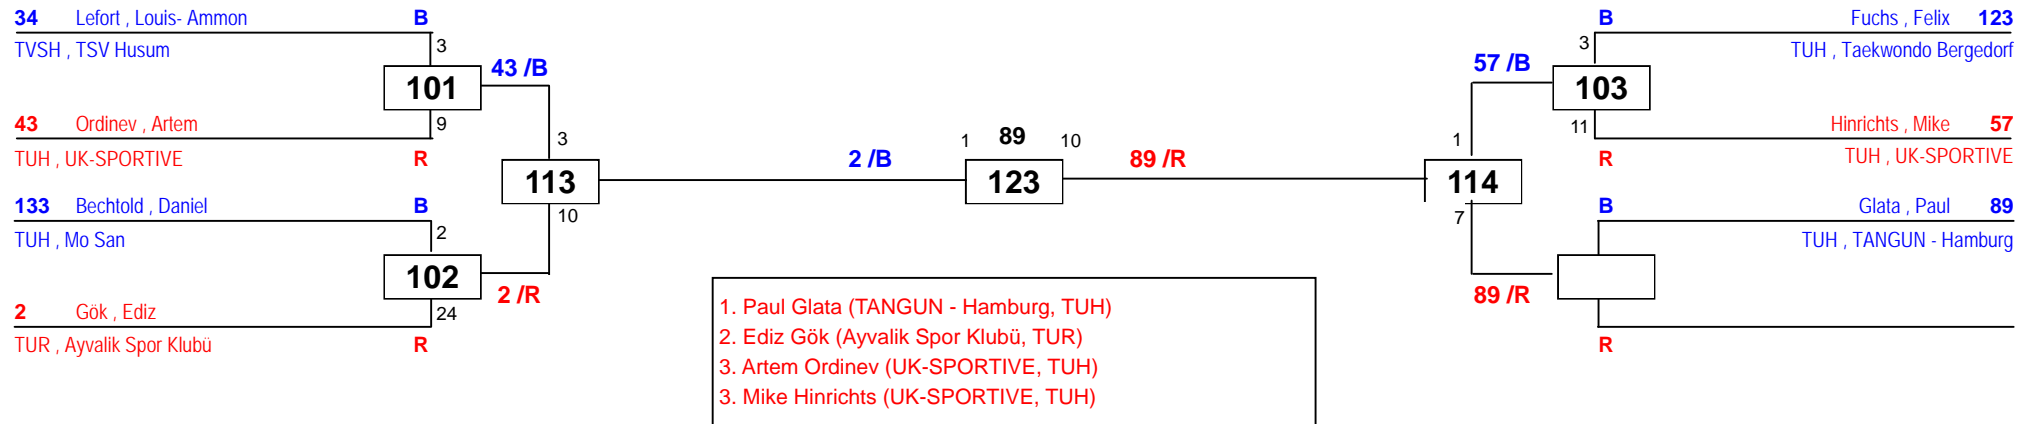

off. TVSH-LEM Vollkontakt

am 17.05.2014

J Cm-35

Draw Sheet