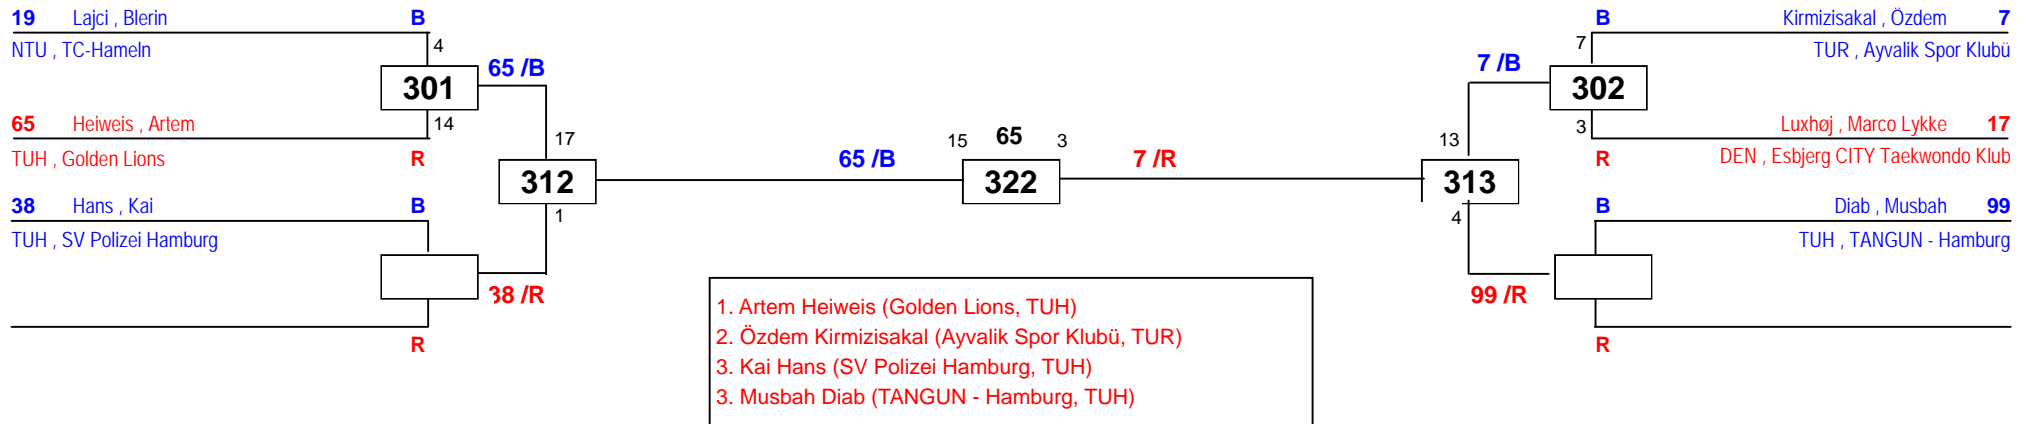

off. TVSH-LEM Vollkontakt

am 17.05.2014

J Am-59

Draw Sheet