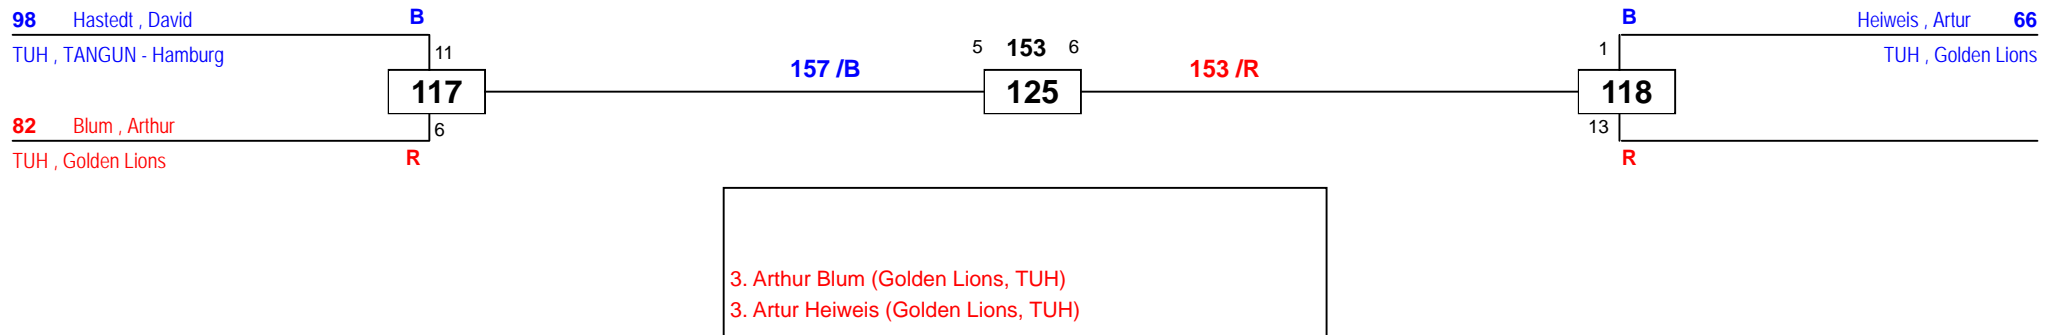

J Bm-41

Draw Sheet

off. TVSH-LEM Vollkontakt

am 17.05.2014

J Bm-45

Draw Sheet

off. TVSH-LEM Vollkontakt

am 17.05.2014