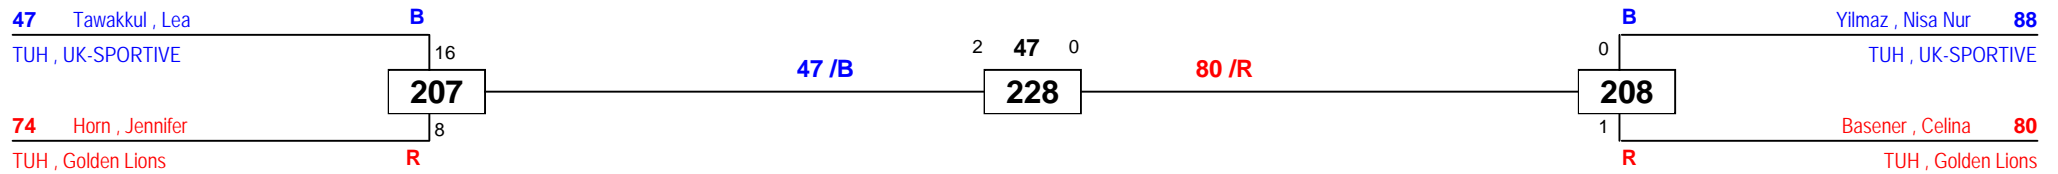

off. TVSH-LEM Vollkontakt

am 17.05.2014

J Cw-32

Draw Sheet

1. Lea Tawakkul (UK-SPORTIVE, TUH)
2. Celina Basener (Golden Lions, TUH)
3. Jennifer Horn (Golden Lions, TUH)
3. Nisa Nur Yilmaz (UK-SPORTIVE, TUH)